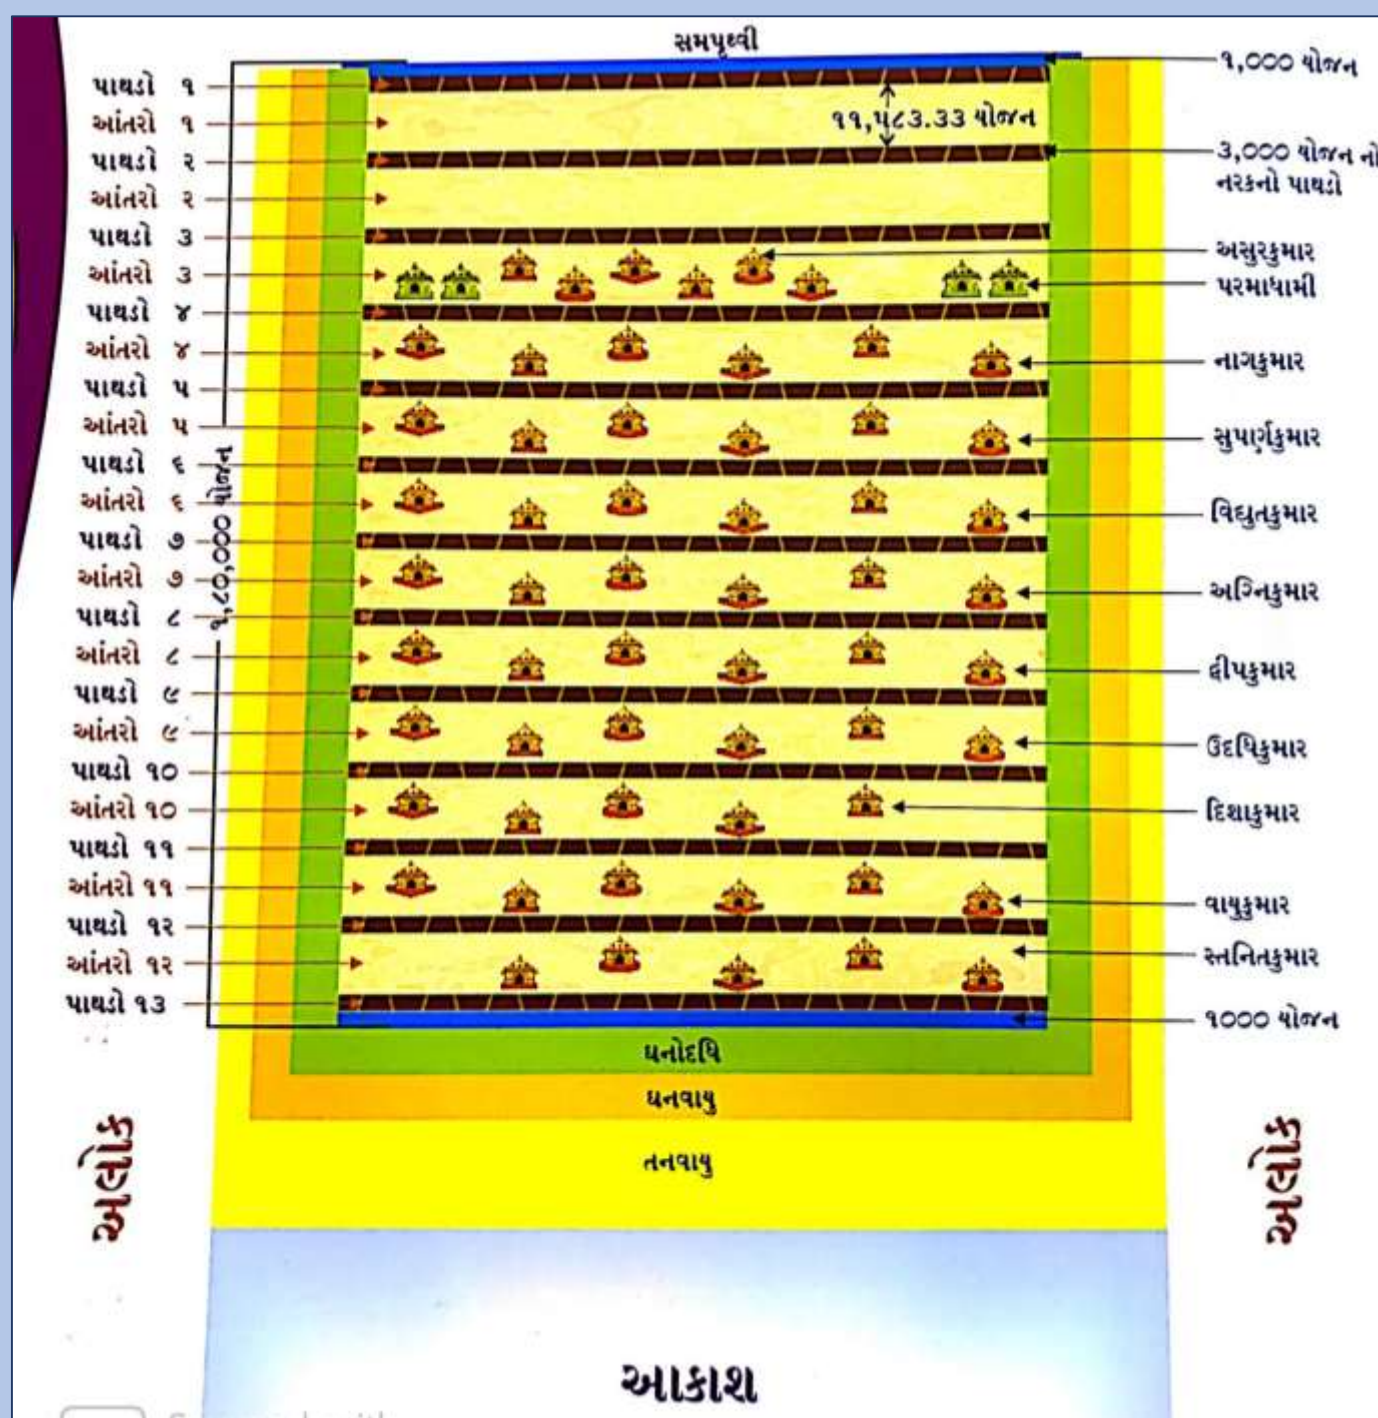

RATNA PRABHA

SHARKARA PRABHA

VALUKA PRABHA

PANK PRABHA

DHUM PRABHA

TAMAH PRABHA

TAMAH TAMAH PRABHA

TYPES OF VEDNA

DEV KRUT

PARASPAR KRUT

KSHETRA KRUT

REASONS OF GOING TO NARAK GATI

1. MAHA AARAMBH
2. MAHA PARIGRAH
3. MANSAHAAR
4. PANCHENDRIYA JEEV KI HINSA

10 types of Kshetra Vedna

- Anant Thandi
- Anant Garmi
- Anant Bhukh
- Anant Trusha
- Anant Khujli
- Anant Daah
- Anant Fever
- Anant Paraadhinta
- Anant Bhay
- Anant Shok

MEHULI KAMDAR

BHARAT KSHETRA

LAVAN SAMUDRA

REASONS OF GOING TO MANUSHYA GATI

1. SARAL PRAKRUTI
2. VINAY PRAKRUTI
3. DAYA BHAV
4. AHANKAR RAHIT

REASONS OF GOING TO TEERYANCH GATI

1. MAAYA
2. GAADH MAAYA
3. ASATYA VACHAN
4. CHEATING

TYPES OF DEVTA

KALPO PAPPAN

KALPATEET

- 
1. INDRA
 2. SAMANIK
 3. TRAYTRINS
 4. PARISHADYA
 5. ATMA RAKSHAK
 6. LOK PAAL
 7. ANIK
 8. PRAKIRNAK
 9. ABHIYOGYA
 10. KILVISHIK

REASONS OF GOING TO DEV GATI

1. U
 2. A
 3. A
 4. V
 5. S
1. SARAAG SANYAM (SADHU)
 2. SANYAMA SANYAM (SHRAVAK)
 3. AGYAN TAP
 4. AKAAM NIRJARA