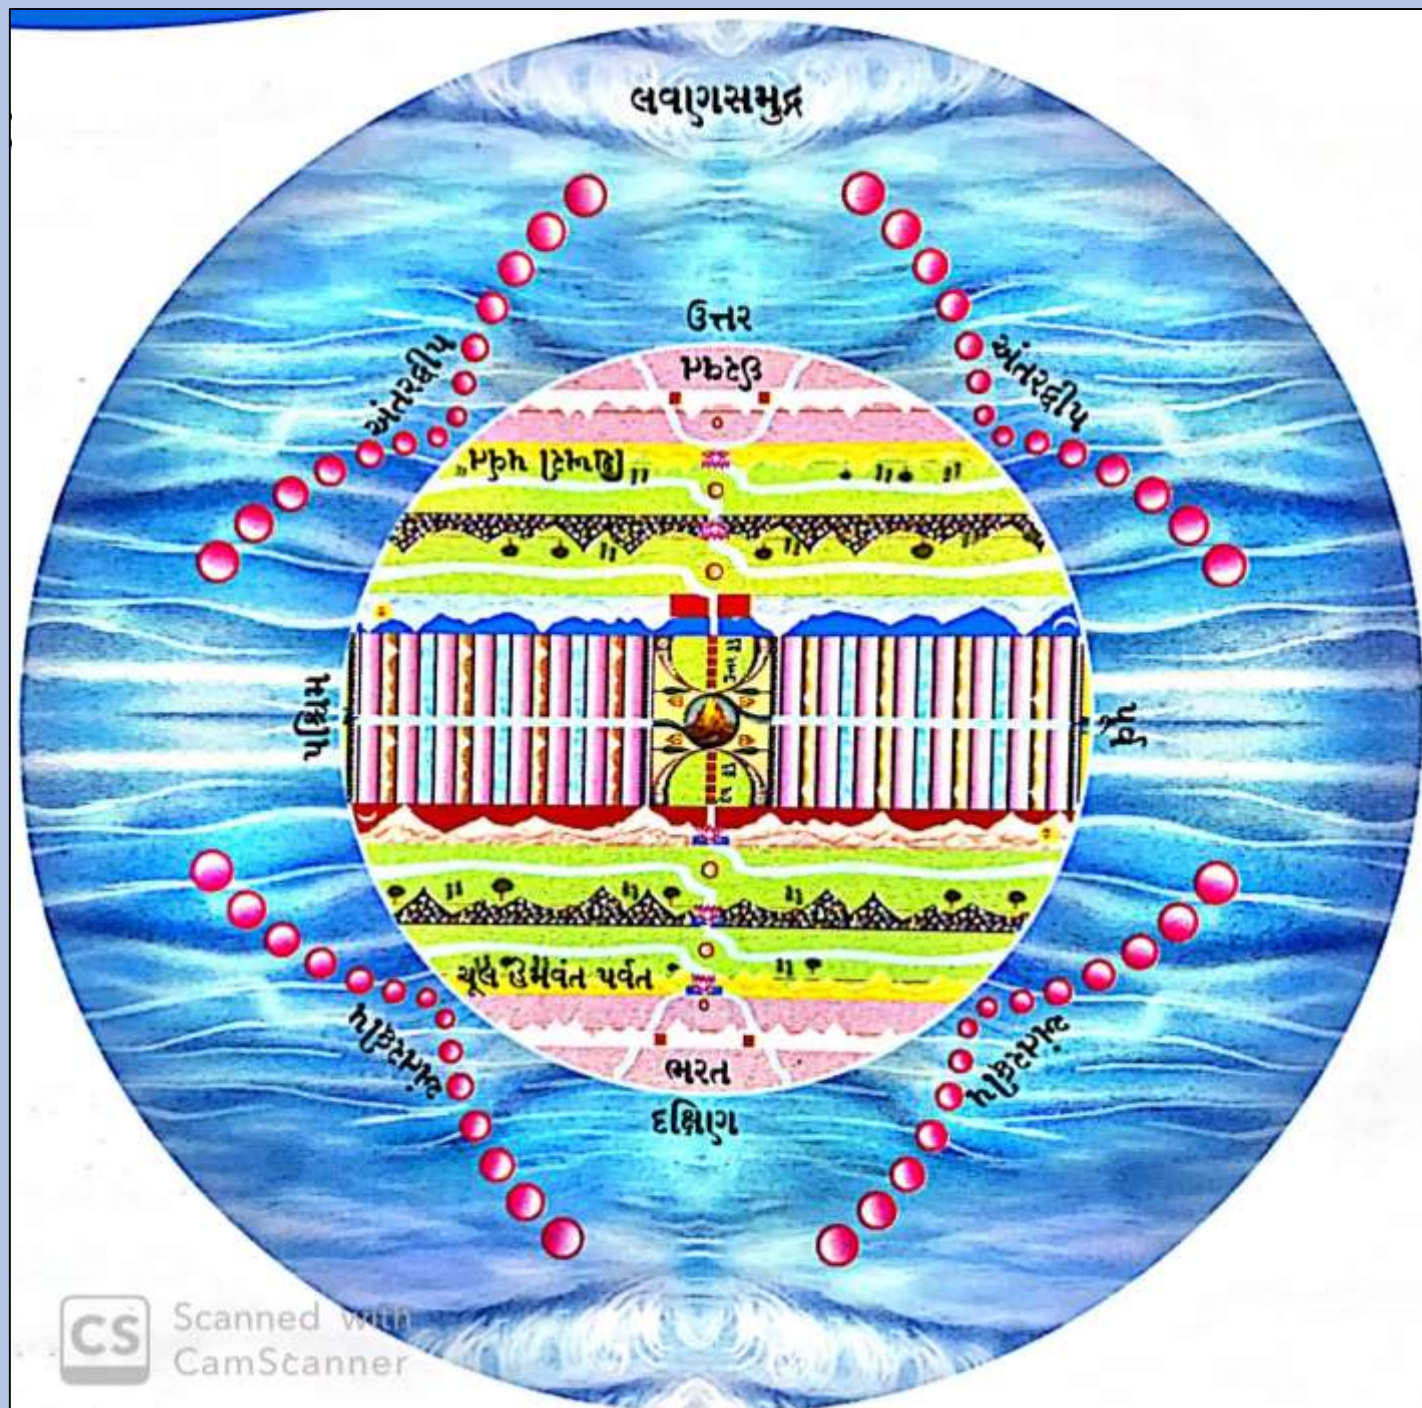

LAVAN SAMUDRA