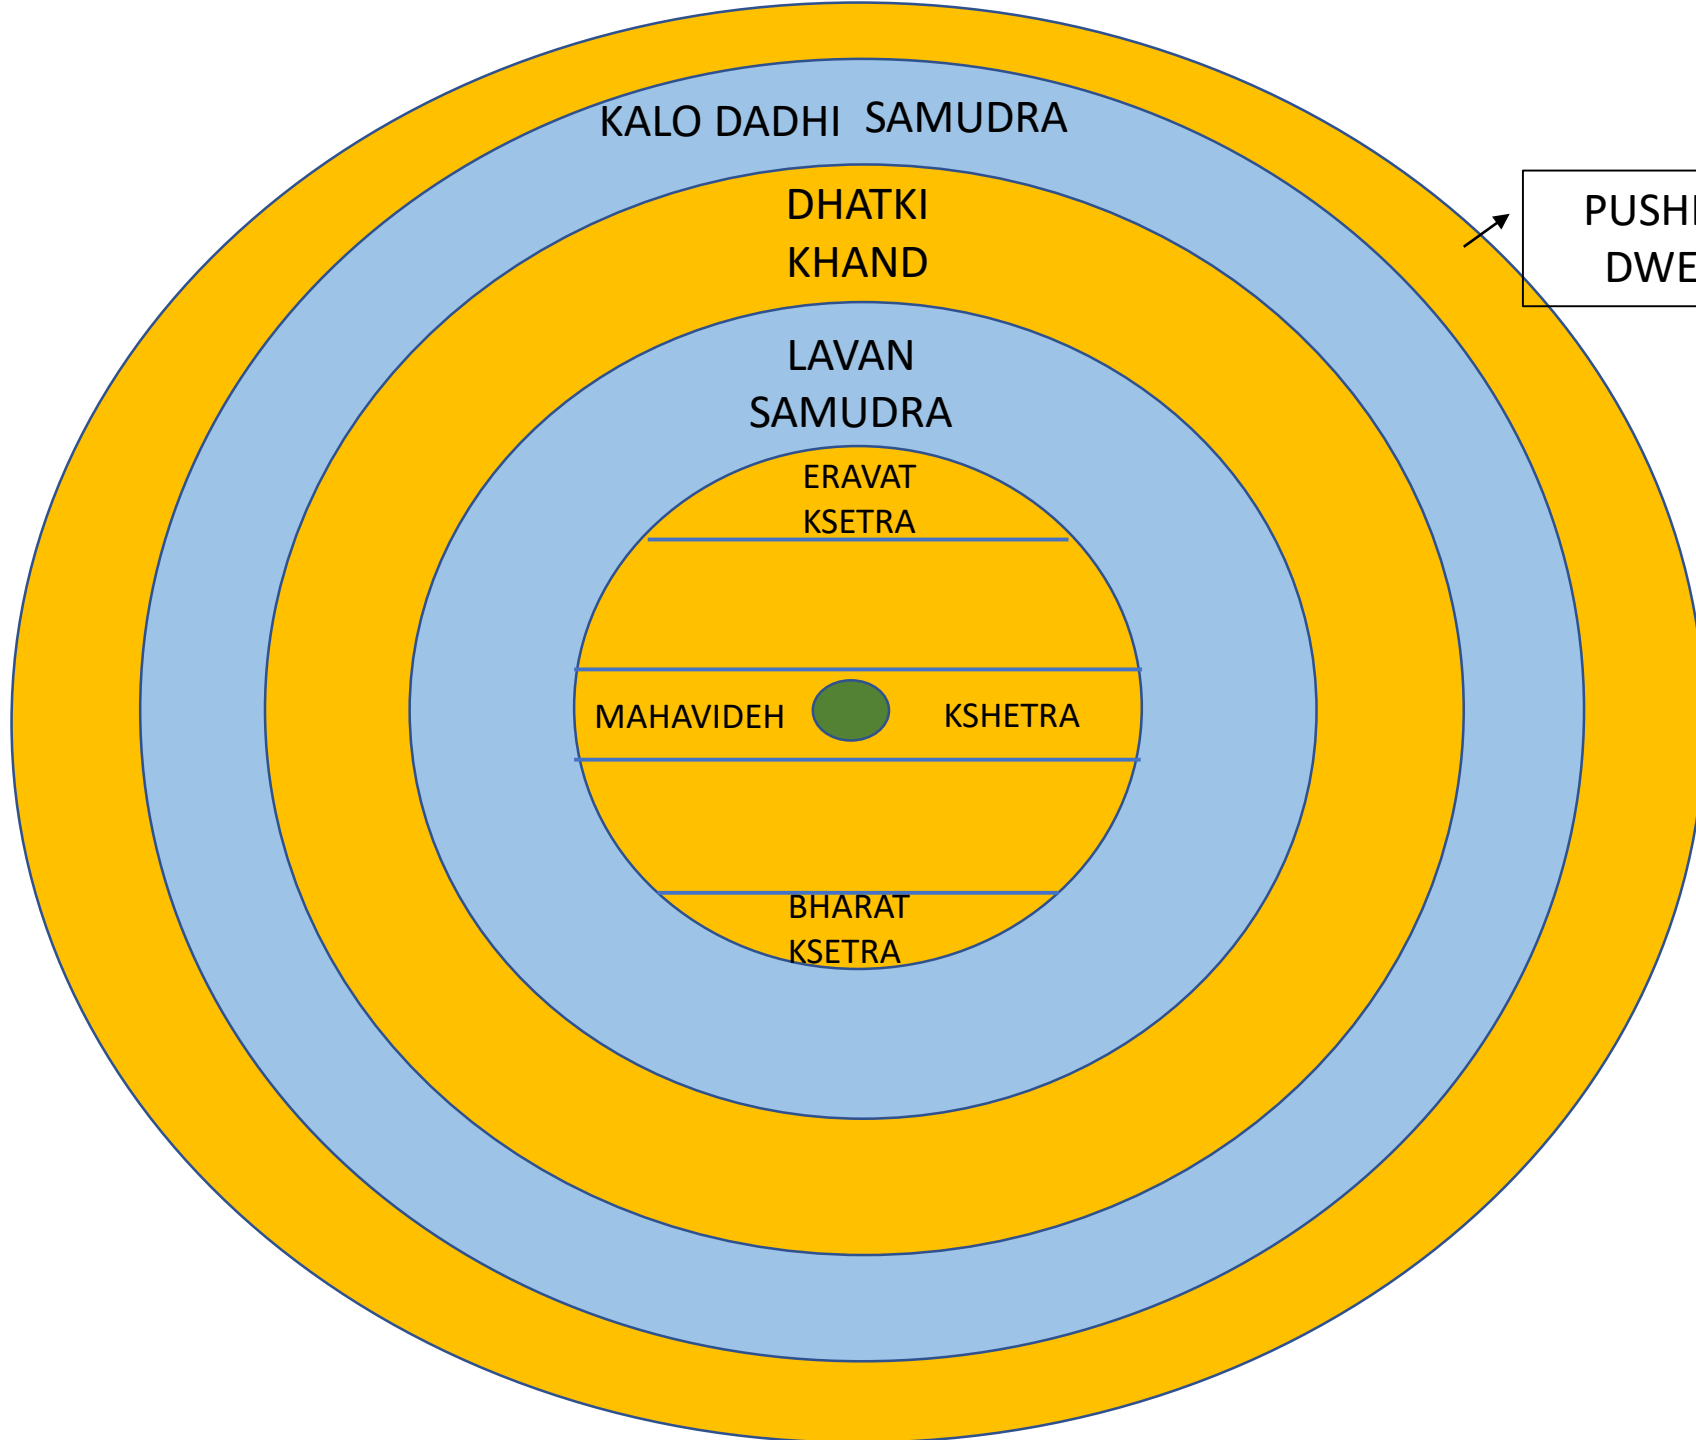

RATNA PRABHA

SHARKARA PRABHA

VALUKA PRABHA

PANK PRABHA

DHUM PRABHA

TAMAH PRABHA

TAMAH TAMAH PRABHA

TYPES OF VEDNA

DEV KRUT

PARASPAR KRUT

KSHETRA KRUT

REASONS OF GOING TO NARAK GATI

1. MAHA AARAMBH
2. MAHA PARIGRAH
3. MANSAHAAR
4. PANCHENDRIYA JEEV KI HINSA

10 types of Kshetra Vedna

- Anant Thandi
- Anant Garmi
- Anant Bhukh
- Anant Trusha
- Anant Khujli
- Anant Daah
- Anant Fever
- Anant Paraadhinta
- Anant Bhay
- Anant Shok

KALO DADHI SAMUDRA

DHATKI
KHAND

LAVAN
SAMUDRA

ERAVAT
KSHETRA

MAHAVIDEH

KSHETRA

BHARAT
KSHETRA

PUSHKAR
DWEEP

TYPES OF DEVTA

KALPO PAPPAN

KALPATEET

- 
1. INDRA
 2. SAMANIK
 3. TRAYTRINS
 4. PARISHADYA
 5. ATMA RAKSHAK
 6. LOK PAAL
 7. ANIK
 8. PRAKIRNAK
 9. ABHIYOGYA
 10. KILVISHIK

REASONS OF GOING TO DEV GATI

1. U
 2. A
 3. A
 4. V
 5. S
1. SARAAG SANYAM (SADHU)
 2. SANYAMA SANYAM (SHRAVAK)
 3. AGYAN TAP
 4. AKAAM NIRJARA