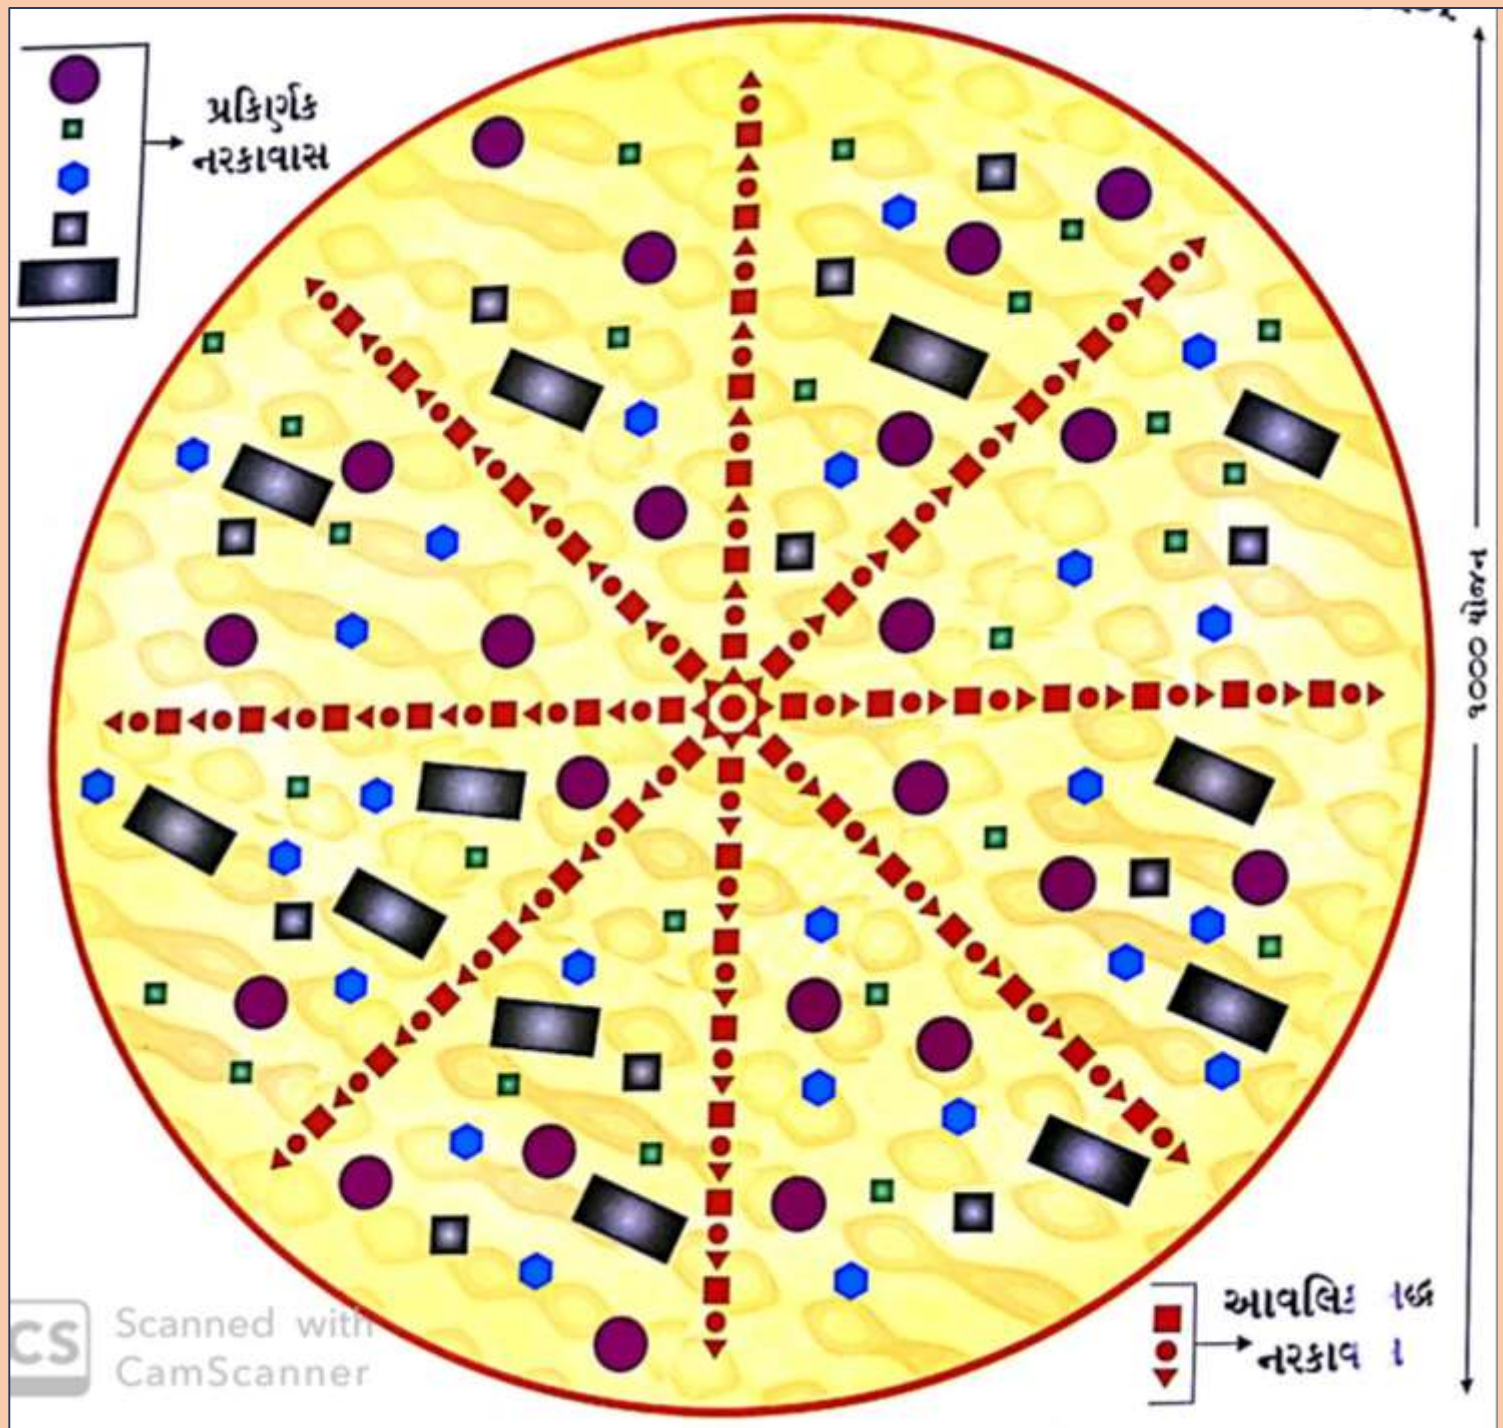

RATNA PRABHA

SHARKARA PRABHA

VALUKA PRABHA

PANK PRABHA

DHUM PRABHA

TAMAH PRABHA

TAMAH TAMAH PRABHA

TYPES OF VEDNA

DEV KRUT

PARASPAR KRUT

KSHETRA KRUT

REASONS OF GOING TO NARAK GATI

1. MAHA AARAMBH
2. MAHA PARIGRAH
3. MANSAHAAR
4. PANCHENDRIYA JEEV KI HINSA

10 types of Kshetra Vedna

- Anant Thandi
- Anant Garmi
- Anant Bhukh
- Anant Trusha
- Anant Khujli
- Anant Daah
- Anant Fever
- Anant Paraadhinta
- Anant Bhay
- Anant Shok

MEHULI KAMDAR

BHARAT KSHETRA

LAVAN SAMUDRA

REASONS OF GOING TO MANUSHYA GATI

1. SARAL PRAKRUTI
2. VINAY PRAKRUTI
3. DAYA BHAV
4. AHANKAR RAHIT

REASONS OF GOING TO TEERYANCH GATI

1. MAAYA
2. GAADH MAAYA
3. ASATYA VACHAN
4. CHEATING

TYPES OF DEVTA

KALPO PAPPAN

KALPATEET

- 
1. INDRA
 2. SAMANIK
 3. TRAYTRINS
 4. PARISHADYA
 5. ATMA RAKSHAK
 6. LOK PAAL
 7. ANIK
 8. PRAKIRNAK
 9. ABHIYOGYA
 10. KILVISHIK

REASONS OF GOING TO DEV GATI

1. U
 2. A
 3. A
 4. V
 5. S
1. SARAAG SANYAM (SADHU)
 2. SANYAMA SANYAM (SHRAVAK)
 3. AGYAN TAP
 4. AKAAM NIRJARA