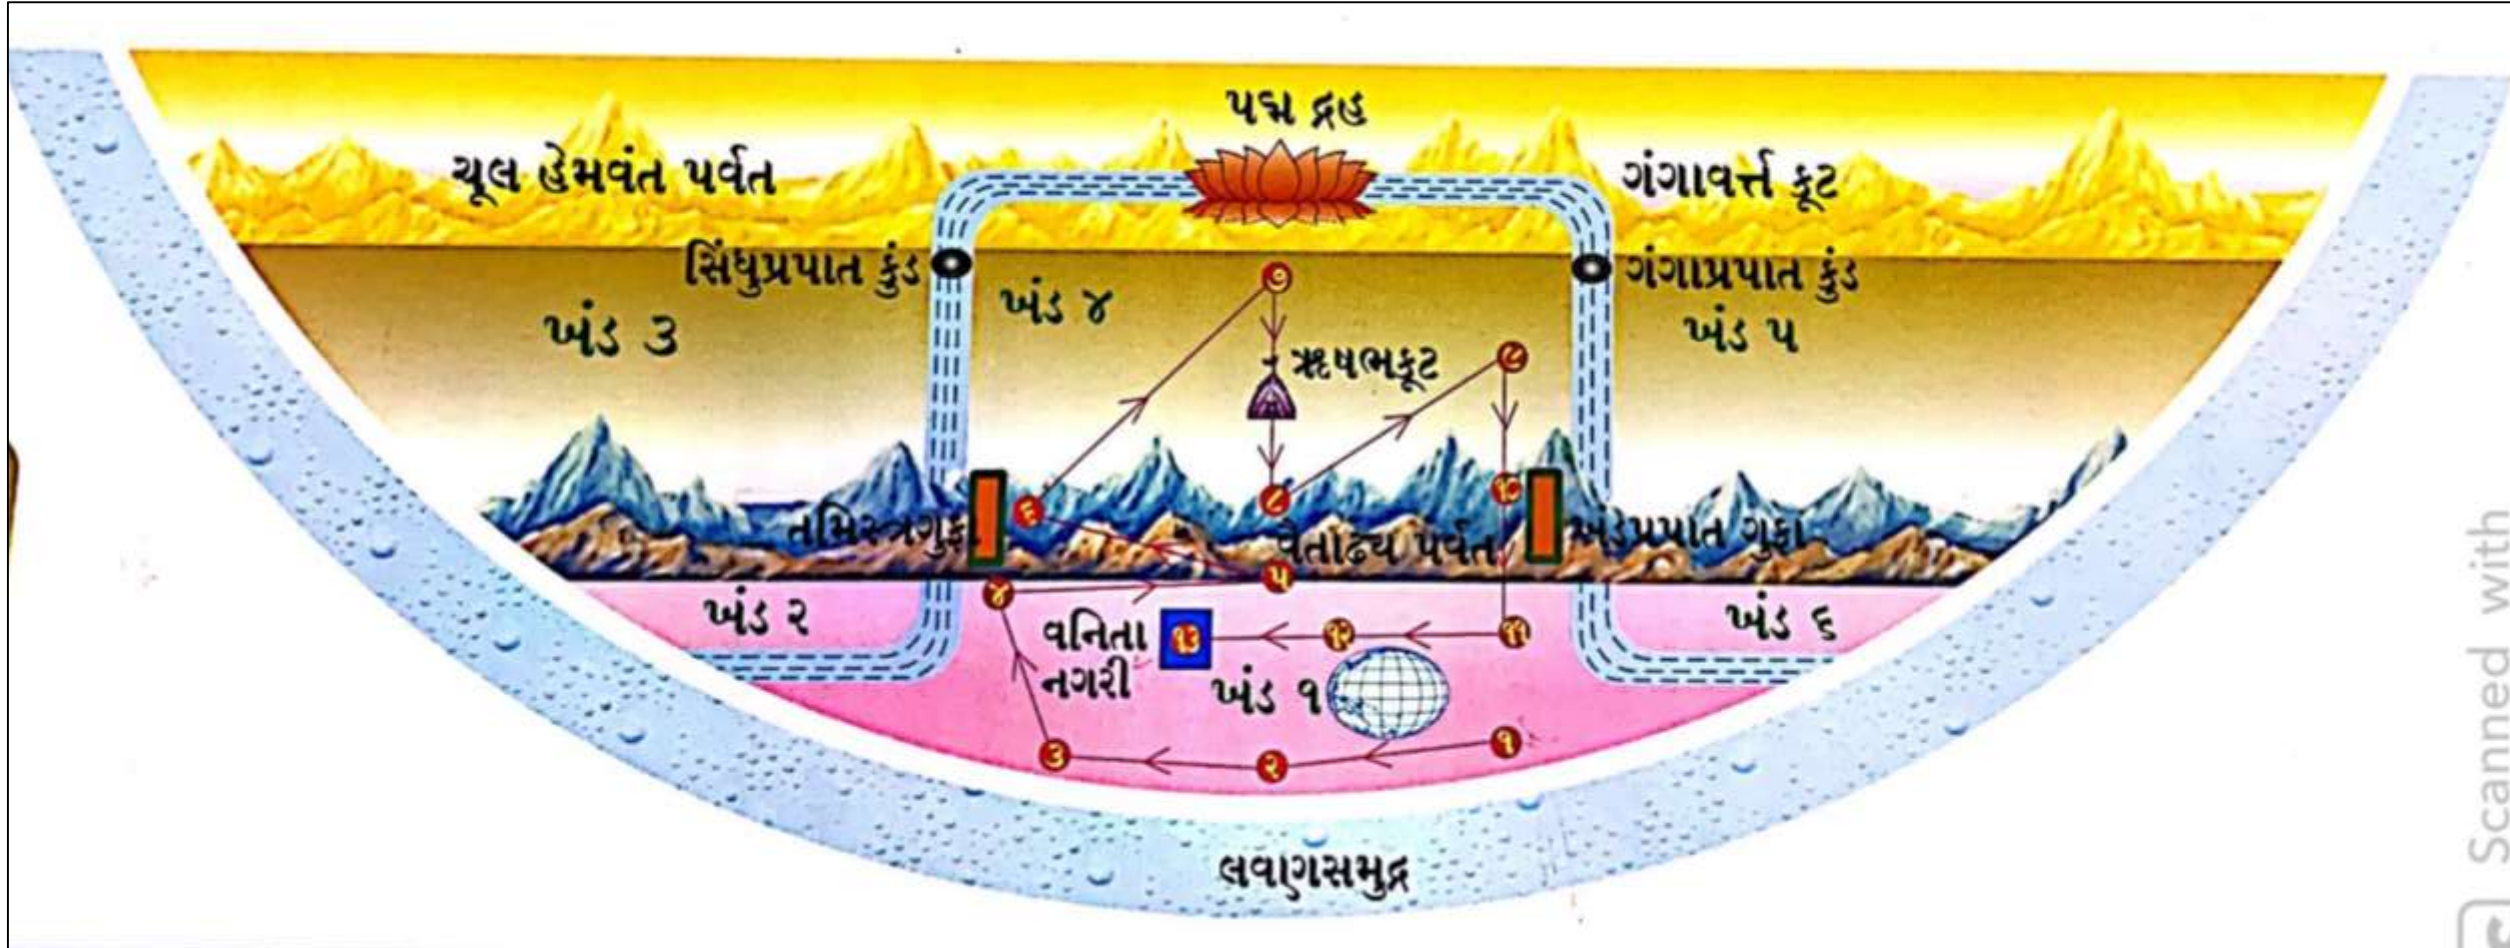

BHARAT KSHETRA